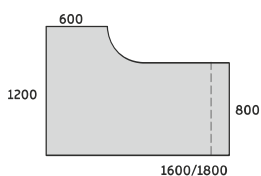

BIURKO NAROŻNE PRAWO DUO-U

DUO-U NAROŻNE 1200

UDP-N21 1600/800x1200/600x680-800
UDP-N23 1800/800x1200/600x680-800