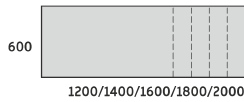

DUO-O NAROŻNE 1200

OD-N21 1600/800x1200/600x740
OD-N23 1800/800x1200/600x740

DUO-O NAROŻNE 1200

OD-N22 1600/800x1200/600x740
OD-N24 1800/800x1200/600x740

BIURKO PROSTE DUO-O

DUO-O 600

ODS-P601 1200x600x650-850
ODS-P602 1400x600x650-850
ODS-P603 1600x600x650-850
ODS-P604 1800x600x650-850
ODS-P605 2000x600x650-850