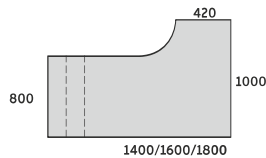

BIURKO NAROŻNE LEWE DUO-O

800

420

1000

1400/1600/1800