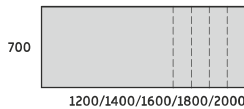

BIURKO PROSTE DUO-O

DUO-O 700

ODS-P701 1200x700x650-850
ODS-P702 1400x700x650-850
ODS-P703 1600x700x650-850
ODS-P704 1800x700x650-850
ODS-P705 2000x700x650-850