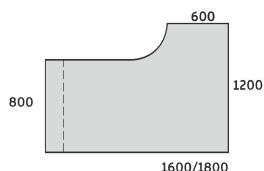

BIURKO NAROŻNE LEWE DUO-O

DUO-O NAROŻNE 1200

OD-N22/D 1600/800x1200/600x740
OD-N24/D 1800/800x1200/600x740

STELAŻ TYPU: DUO-O
PROFIL: PROSTOKĄTNY 50X25 MM
PROFIL ŁĄCZYNY: 40X20 MM
REGULACJA:
POZIOMUJĄCA W ZAKRESIE: +/- 10 MM
NOGI DREWNIANE