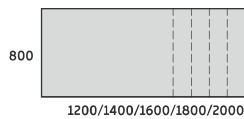

BIURKO PROSTE DUO-O

DUO-O 800

ODS-P01 1200x800x650-850
ODS-P02 1400x800x650-850
ODS-P03 1600x800x650-850
ODS-P04 1800x800x650-850
ODS-P05 2000x800x650-850

STELAŻ TYPU: DUO-O SKOKOWY
PROFIL: PROSTOKĄTNY 50X25 MM
PROFIL ŁĄCZNYNY: 40X20 MM
REGULACJA:
POZIOMUJĄCA W ZAKRESIE: +/- 10 MM
SKOKOWA W ZAKRESIE: 650÷850 MM
CO 20MM