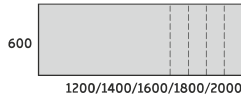

BIURKO PROSTE DUO-O

DUO-O 600

OD-P601/D 1200x600x740
OD-P602/D 1400x600x740
OD-P603/D 1600x600x740
OD-P604/D 1800x600x740
OD-P605/D 2000x600x740