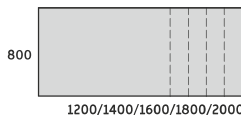

BIURKO PROSTE DUO-O Z JEDNĄ NOGĄ

DUO-O 800

OD-P31/D 1200x800x740
OD-P32/D 1400x800x740
OD-P33/D 1600x800x740
OD-P34/D 1800x800x740
OD-P35/D 2000x800x740

DO KONTENERÓW/SZAFEK GABINETOWYCH:
TPS4, TPS4/M, TPS3F, TPS3F/M, TPSP,
DUSP, ADSP, ODSP, UDSP, CDSP
Z KATALOGU KONTENERY

STELAŻ TYPU: DUO-O
PROFIL: PROSTOKĄTNY 50X25 MM
PROFIL ŁĄCZYNY: 40X20 MM
REGULACJA:
POZIOMUJĄCA W ZAKRESIE: +/- 10 MM
NOGI DREWNIANE