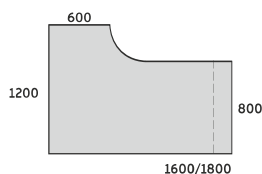

BIURKO NAROŻNE PRAWO DUO-N

DUO-N NAROŻNE 1200

ND-N21 1600/800x1200/600x740
ND-N23 1800/800x1200/600x740