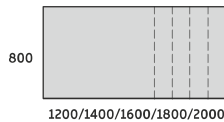

BIURKO PROSTE DUO-N

DUO-N 800

ND-P01 1200x800x740
ND-P02 1400x800x740
ND-P03 1600x800x740
ND-P04 1800x800x740
ND-P05 2000x800x740

BIURKO PROSTE DUO-N Z JEDNĄ NOGĄ

DUO-N 800

ND-P31 1200x800x740
ND-P32 1400x800x740
ND-P33 1600x800x740
ND-P34 1800x800x740
ND-P35 2000x800x740