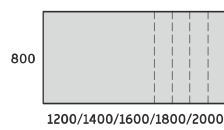

BIURKO PROSTE DUO-N

DUO-N 600

ND-P601 1200x600x740
ND-P602 1400x600x740
ND-P603 1600x600x740
ND-P604 1800x600x740
ND-P605 2000x600x740

BIURKO PROSTE DUO-N

DUO-N 700

ND-P701 1200x700x740
ND-P702 1400x700x740
ND-P703 1600x700x740
ND-P704 1800x700x740
ND-P705 2000x700x740

BIURKO PROSTE DUO-N

DUO-N 800

ND-P01 1200x800x740
ND-P02 1400x800x740
ND-P03 1600x800x740
ND-P04 1800x800x740
ND-P05 2000x800x740

BIURKO PROSTE DUO-N Z JEDNĄ NOGĄ

DUO-N 800

ND-P31 1200x800x740
ND-P32 1400x800x740
ND-P33 1600x800x740
ND-P34 1800x800x740
ND-P35 2000x800x740