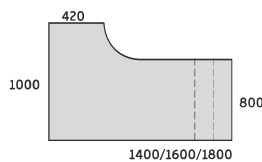

BIURKO NAROŻNE PRAWO DUO-N

DUO-N NAROŻNE 1000

ND-N11 1400/800x1000/420x740
ND-N14 1600/800x1000/420x740
ND-N16 1800/800x1000/420x740