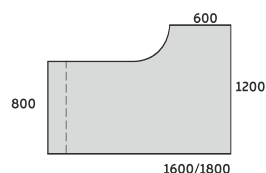

BIURKO NAROŻNE LEWE DUO-N

DUO-N NAROŻNE 1200

NDS-N22 1600/800x1200/600x650-850
NDS-N24 1800/800x1200/600x650-850

STELAŻ TYPU: DUO-N SKOKOWY
PROFIL: PROSTOKĄTNY 50X25 MM
PROFIL ŁĄCZYNY: 40X20 MM
REGULACJA:
POZIOMUJĄCA W ZAKRESIE: +/- 10 MM
SKOKOWA W ZAKRESIE: 650+850 MM
CO 20MM