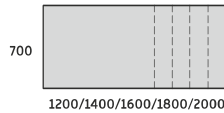

BIURKO PROSTE DUO-N

DUO-N 600

ND-P601 1200x600x740
ND-P602 1400x600x740
ND-P603 1600x600x740
ND-P604 1800x600x740
ND-P605 2000x600x740

BIURKO PROSTE DUO-N

DUO-N 700

ND-P701 1200x700x740
ND-P702 1400x700x740
ND-P703 1600x700x740
ND-P704 1800x700x740
ND-P705 2000x700x740

BIURKO PROSTE DUO-N

DUO-N 800

ND-P01 1200x800x740
ND-P02 1400x800x740
ND-P03 1600x800x740
ND-P04 1800x800x740
ND-P05 2000x800x740

BIURKO PROSTE DUO-N Z JEDNĄ NOGĄ

DUO-N 800

ND-P31 1200x800x740
ND-P32 1400x800x740
ND-P33 1600x800x740
ND-P34 1800x800x740
ND-P35 2000x800x740