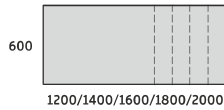

BIURKO PROSTE DUO-N

DUO-N 600

ND-P601 1200x600x740
ND-P602 1400x600x740
ND-P603 1600x600x740
ND-P604 1800x600x740
ND-P605 2000x600x740

BIURKO PROSTE DUO-N

DUO-N 700

ND-P701 1200x700x740
ND-P702 1400x700x740
ND-P703 1600x700x740
ND-P704 1800x700x740
ND-P705 2000x700x740

BIURKO PROSTE DUO-N

DUO-N 800

ND-P01 1200x800x740
ND-P02 1400x800x740
ND-P03 1600x800x740
ND-P04 1800x800x740
ND-P05 2000x800x740

BIURKO PROSTE DUO-N Z JEDNĄ NOGĄ

DUO-N 800

ND-P31 1200x800x740
ND-P32 1400x800x740
ND-P33 1600x800x740
ND-P34 1800x800x740
ND-P35 2000x800x740