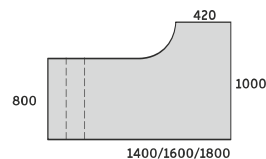

BIURKO NAROŻNE LEWE DUO-N

DUO-N NAROŻNE 1000

NDS-N12 1400/800x1000/420x650-850
NDS-N15 1600/800x1000/420x650-850
NDS-N17 1800/800x1000/420x650-850