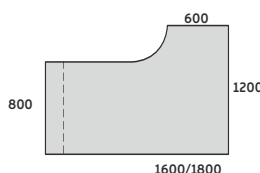

BIURKO NAROŻNE PRAWE DUO-L

1000

800

1400/1600/1800

DUO-L NAROŻNE 1000

LD-N11 1400/800x1000/420x740
LD-N14 1600/800x1000/420x740
LD-N16 1800/800x1000/420x740

BIURKO NAROŻNE LEWE DUO-L

800

1000

1400/1600/1800

DUO-L NAROŻNE 1000

LD-N12 1400/800x1000/420x740
LD-N15 1600/800x1000/420x740
LD-N17 1800/800x1000/420x740

BIURKO NAROŻNE PRAWE DUO-L

1200

800

1600/1800

DUO-L NAROŻNE 1200

LD-N21 1600/800x1200/600x740
LD-N23 1800/800x1200/600x740

BIURKO NAROŻNE LEWE DUO-L

800

1200

1600/1800

DUO-L NAROŻNE 1200

LD-N22 1600/800x1200/600x740
LD-N24 1800/800x1200/600x740