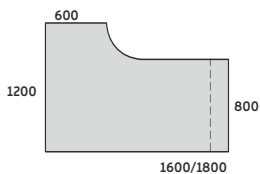

BIURKO NAROŻNE PRAWE DUO-L

1000

800

1400/1600/1800

DUO-L NAROŻNE 1000

LD-N11 1400/800x1000/420x740
LD-N14 1600/800x1000/420x740
LD-N16 1800/800x1000/420x740

BIURKO NAROŻNE LEWE DUO-L

800

1000

1400/1600/1800

DUO-L NAROŻNE 1000

LD-N12 1400/800x1000/420x740
LD-N15 1600/800x1000/420x740
LD-N17 1800/800x1000/420x740

BIURKO NAROŻNE PRAWE DUO-L

1200

800

1600/1800