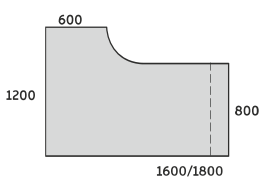

BIURKO NAROŻNE PRAWO DUO-C

DUO-C NAROŻNE 1200

CD-N21 1600/800x1200/600x680-800
CD-N23 1800/800x1200/600x680-800