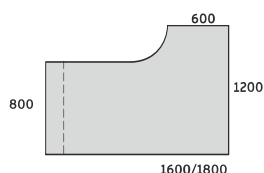

BIURKO NAROŻNE LEWE DUO-C

DUO-C NAROŻNE 1200

CD-N22 1600/800x1200/600x680-800
CD-N24 1800/800x1200/600x680-800