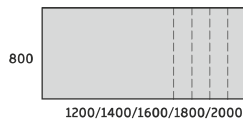

BIURKO PROSTE DUO-C

DUO-C 800

CD-P01 1200x800x680-800
CD-P02 1400x800x680-800
CD-P03 1600x800x680-800
CD-P04 1800x800x680-800
CD-P05 2000x800x680-800