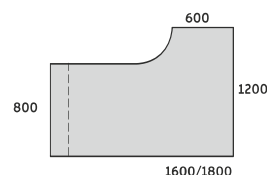

BIURKO NAROŻNE LEWE DUO-A

DUO-A NAROŻNE 1200

AD-N22/D 1600/800x1200/600x740
AD-N24/D 1800/800x1200/600x740

STELAŻ TYPU: DUO-A
PROFIL: PROSTOKĄTNY 50X25 MM
PROFIL ŁĄCZNY: 40X20 MM
REGULACJA:
POZIOMUJĄCA W ZAKRESIE: +/- 10 MM
NOGI DREWNIANE