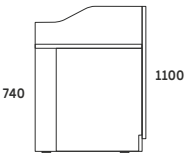

UIW-01 800x800x740/1000
UIW-02 1000x800x740/1000
UIW-03 1200x800x740/1000
UIW-04 1400x800x740/1000
UIW-05 1600x800x740/1000
UIW-06 1800x800x740/1000

BLAT : 25MM
FRONT: 25MM Z MELAMINY
FRONT: 37MM Z AKRYLU
OŚWIETLENIE LED

DOSTAWKA PRAWA/LEWA MELAMINA/AKRYL

DOSTAWKA PRAWA/LEWA MELAMINA

UID-01 P/L 800x600x740/1000
UID-02 P/L 1000x600x740/1000
UID-03 P/L 1200x600x740/1000
UID-04 P/L 1400x600x740/1000
UID-05 P/L 1600x600x740/1000
UID-06 P/L 1800x600x740/1000

DOSTAWKA PRAWA/LEWA AKRYL

UID-01 P/L 800x600x740/1000
UID-02 P/L 1000x600x740/1000
UID-03 P/L 1200x600x740/1000
UID-04 P/L 1400x600x740/1000
UID-05 P/L 1600x600x740/1000
UID-06 P/L 1800x600x740/1000

BLAT : 25MM
FRONT: 25MM Z MELAMINY
FRONT: 37MM Z AKRYLU
OŚWIETLENIE LED