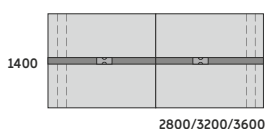

DUO-O
OD-SKP1409/W 2800x1400x740
OD-SKP1411/W 3200x1400x740
OD-SKP1413/W 3600x1400x740