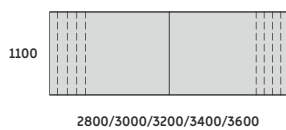

900

2000/2200/2400/2600

2000/2200/2400/2600

DUO-N

ND-SKP01 2000x1100x740
ND-SKP02 2200x1100x740
ND-SKP03 2400x1100x740
ND-SKP04 2600x1100x740

DUO-N

ND-SKB01 2000x900/1100x740
ND-SKB02 2200x900/1100x740
ND-SKB03 2400x900/1100x740
ND-SKB04 2600x900/1100x740

DUO-N

ND-SKE01 2000x1100x740
ND-SKE02 2200x1100x740
ND-SKE03 2400x1100x740
ND-SKE04 2600x1100x740

STÓŁ KONFERENCYJNY DUO-N

740

PRZEWIESZENIE 300 MM

STELAŻ TYPU: DUO-N
PROFIL: PROSTOKĄTNY: 60X20 MM
PROFIL ŁĄCZNY: 40X20 MM
PROFIL NOGI ŚRODKOWEJ: 40X40 MM
REGULACJA POZIOMUJĄCA: +/- 10 MM

1100

2800/3000/3200/3400/3600

900

2800/3000/3200/3400/3600

DUO-N

ND-SKP05 2800x1100x740
ND-SKP06 3000x1100x740
ND-SKP07 3200x1100x740
ND-SKP08 3400x1100x740
ND-SKP09 3600x1100x740

DUO-N

ND-SKB05 2800x900/1100x740
ND-SKB06 3000x900/1100x740
ND-SKB07 3200x900/1100x740
ND-SKB08 3400x900/1100x740
ND-SKB09 3600x900/1100x740