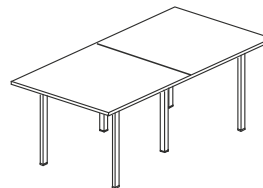

900

2000/2200/2400/2600

2000/2200/2400/2600

DUO-N

ND-SKP01 2000x1100x740
ND-SKP02 2200x1100x740
ND-SKP03 2400x1100x740
ND-SKP04 2600x1100x740

DUO-N

ND-SKB01 2000x900/1100x740
ND-SKB02 2200x900/1100x740
ND-SKB03 2400x900/1100x740
ND-SKB04 2600x900/1100x740

DUO-N

ND-SKE01 2000x1100x740
ND-SKE02 2200x1100x740
ND-SKE03 2400x1100x740
ND-SKE04 2600x1100x740

STÓŁ KONFERENCYJNY DUO-N

740

PRZEWIESZENIE 300 MM

STELAŻ TYPU: DUO-N
PROFIL: PROSTOKĄTNY: 60X20 MM
PROFIL ŁĄCZNY: 40X20 MM
PROFIL NOGI ŚRODKOWEJ: 40X40 MM
REGULACJA POZIOMUJĄCA: +/- 10 MM

1100

2800/3000/3200/3400/3600

900

2800/3000/3200/3400/3600

DUO-N

ND-SKP05 2800x1100x740
ND-SKP06 3000x1100x740
ND-SKP07 3200x1100x740
ND-SKP08 3400x1100x740
ND-SKP09 3600x1100x740

DUO-N

ND-SKB05 2800x900/1100x740
ND-SKB06 3000x900/1100x740
ND-SKB07 3200x900/1100x740
ND-SKB08 3400x900/1100x740
ND-SKB09 3600x900/1100x740