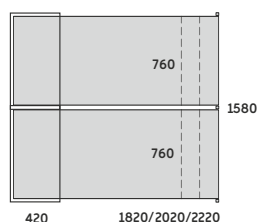

BENCH Z REGAŁEM 60H

BENCH Z REGAŁEM 60H

LF1R64/LF-BE31 1820x1580x760/2220
LF1R64/LF-BE32 2020x1580x760/2220
LF1R64/LF-BE33 2220x1580x760/2220