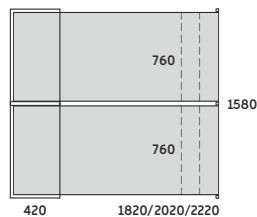

BENCH Z REGAŁEM 30H

BENCH Z REGAŁEM 30H

LF1R34/LF-BE31 1820x1580x760/1125
LF1R34/LF-BE32 2020x1580x760/1125
LF1R34/LF-BE33 2220x1580x760/1125