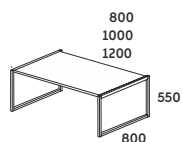

ELEMENTY ROZSZERZAJĄCE

PÓŁKA

ELEMENT ROZSZERZAJĄCY REGAŁY
DO ŁĄCZENIA RÓŻNYCH WYSOKOŚCI

PÓŁKA

LF-P40 380x420x20
LF-P80 760x420x20

BIURKO NISKIE

BIURKO NISKIE

LF-B31 1820x800x760
LF-B32 2020x800x760
LF-B33 2220x800x760

BENCH

BENCH

LF-BE31 1820x1580x760
LF-BE32 2020x1580x760
LF-BE33 2220x1580x760

BIURKO WYSOKIE

BIURKO WYSOKIE

LF-BW31 1820x800x1125
LF-BW32 2020x800x1125
LF-BW33 2220x800x1125

BIURKO

BIURKO

LF-B01 1820x800x760
LF-B02 2020x800x760
LF-B03 2220x800x760

BENCH

BENCH

LF-BE01 1820x1580x760
LF-BE02 2020x1580x760
LF-BE03 2220x1580x760

STOLIK

STOLIK

LF-S01 800x800x550
LF-S02 1000x800x550
LF-S03 1200x800x550

BIURKO / BENCH / STOLIK