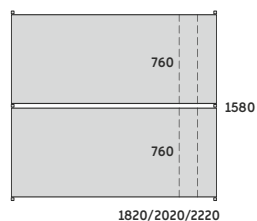

PÓŁKA

LF-P40 380x420x20
LF-P80 760x420x20

BIURKO NISKIE

BIURKO NISKIE

LF-B31 1820x800x760
LF-B32 2020x800x760
LF-B33 2220x800x760

BENCH

BENCH

LF-BE31 1820x1580x760
LF-BE32 2020x1580x760
LF-BE33 2220x1580x760