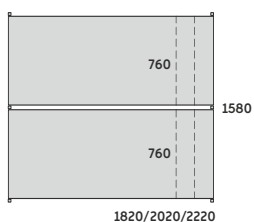

PÓŁKA

LF-P40 380x420x20
LF-P80 760x420x20

BIURKO NISKIE

BIURKO NISKIE

LF-B31 1820x800x760
LF-B32 2020x800x760
LF-B33 2220x800x760

BENCH

BENCH

LF-BE31 1820x1580x760
LF-BE32 2020x1580x760
LF-BE33 2220x1580x760

BIURKO WYSOKIE

BIURKO WYSOKIE

LF-BW31 1820x800x1125
LF-BW32 2020x800x1125
LF-BW33 2220x800x1125

BIURKO

BIURKO

LF-B01 1820x800x760
LF-B02 2020x800x760
LF-B03 2220x800x760

BENCH

BENCH