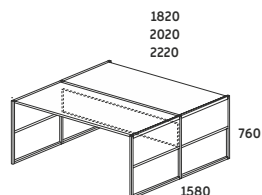

PÓŁKA

LF-P40 380x420x20
LF-P80 760x420x20

BIURKO NISKIE

BIURKO NISKIE

LF-B31 1820x800x760
LF-B32 2020x800x760
LF-B33 2220x800x760

BENCH

BENCH

LF-BE31 1820x1580x760
LF-BE32 2020x1580x760
LF-BE33 2220x1580x760

BIURKO WYSOKIE

BIURKO WYSOKIE

LF-BW31 1820x800x1125
LF-BW32 2020x800x1125
LF-BW33 2220x800x1125

BIURKO

BIURKO

LF-B01 1820x800x760
LF-B02 2020x800x760
LF-B03 2220x800x760

BENCH

BENCH