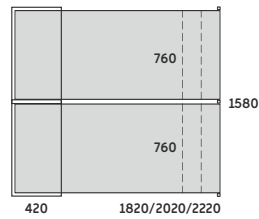

BENCH Z REGAŁEM 30H

BENCH Z REGAŁEM 30H

LF1R33/LF-BE31 1820x1580x760/1125
LF1R33/LF-BE32 2020x1580x760/1125
LF1R33/LF-BE33 2220x1580x760/1125