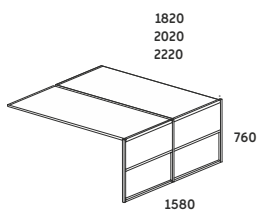

PÓŁKA

LF-P40 380x420x20
LF-P80 760x420x20

BIURKO NISKIE

BIURKO NISKIE

LF-B31 1820x800x760
LF-B32 2020x800x760
LF-B33 2220x800x760

BENCH

BENCH

LF-BE31 1820x1580x760
LF-BE32 2020x1580x760
LF-BE33 2220x1580x760