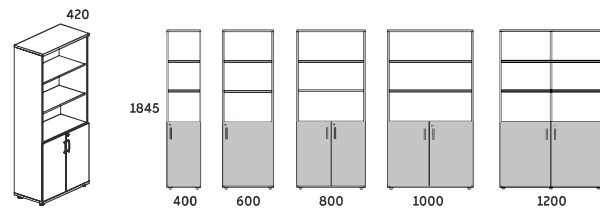

50H

TYŁ SZAFY: 3 MM
HDF BIAŁY

DU2D2/R3 P/L 400x420x1845
DU5D2/R3 P/L 600x420x1845
DU1D2/R3 800x420x1845
DU4D2/R3 1000x420x1845
DU3D2/R3 1200x420x1845

TYŁ SZAFY: 18 MM
MELAMINA

DU2D2/R3/18 P/L 400x420x1845
DU5D2/R3/18 P/L 600x420x1845
DU1D2/R3/18 800x420x1845
DU4D2/R3/18 1000x420x1845
DU3D2/R3/18 1200x420x1845