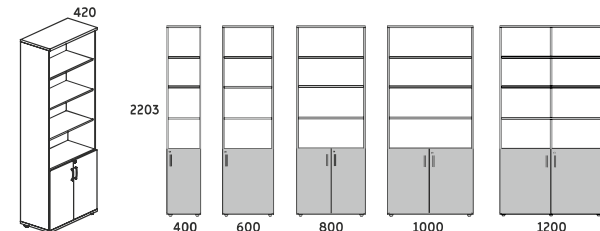

60H

TYŁ SZAFY: 3 MM
HDF BIAŁY

DU2D2/R4 P/L 400x420x2203
DU5D2/R4 P/L 600x420x2203
DU1D2/R4 800x420x2203
DU4D2/R4 1000x420x2203
DU3D2/R4 1200x420x2203

TYŁ SZAFY: 18 MM MELAMINA

DU2D2/R4/18 P/L 400x420x2203
DU5D2/R4/18 P/L 600x420x2203
DU1D2/R4/18 800x420x2203
DU4D2/R4/18 1000x420x2203
DU3D2/R4/18 1200x420x2203