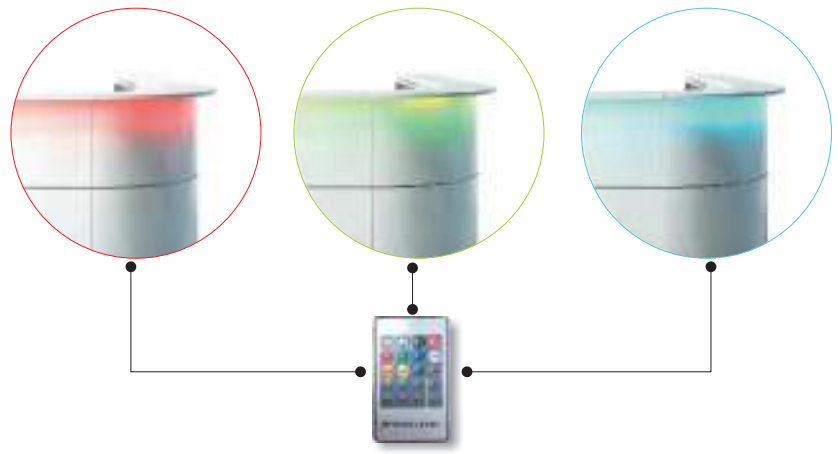

POLMARCO

lady recepcyjne
reception counters

ZIP

ZIP

RGB COLOR CHANGING LED LIGHTING

ZIP

UNI

UNI

SIMPLE

SIMPLE

solto

solto

RGB COLOR CHANGING LED LIGHTING

كوكبة

接待台

ZIP