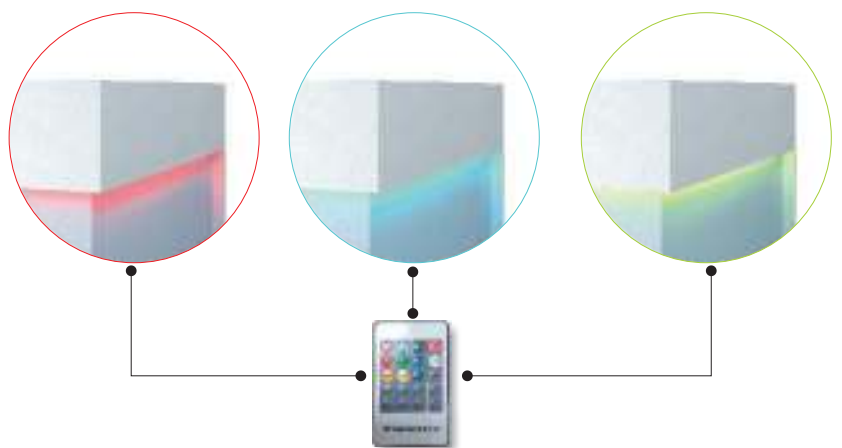

SIMPLE

SIMPLE

solto

solto

RGB COLOR CHANGING LED LIGHTING

كوكبة

接待台

ZIP

ZPN-101 1000x1000x740
ZPN-102 1200x1000x740
ZPN-103 1400x1000x740
ZPN-104 1600x1000x740
ZPN-105 1800x1000x740

ZPW-101 800x800x1130
ZPW-102 1200x800x1130
ZPW-103 1400x800x1130
ZPW-104 1600x800x1130
ZPW-105 1800x800x1130