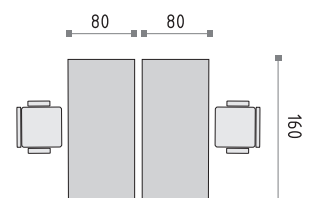

DUO-X

28>>>29