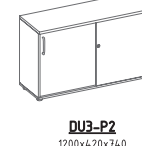

20H CABINETS

**DU1-D2**  
800x420x740

**DU1-R2**  
800x420x740

**DU2-D2**  
400x420x740

**DU2-R2**  
400x420x740

**DU1-P2**  
800x420x740

**DU3-P2**  
1200x420x740

**DU4-R2**  
800x420x740