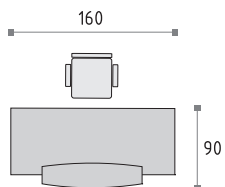

System DECORDUO daje dowolność konfiguracji ustawień mebli w zależności od aktualnych potrzeb. Wraz z rozwojem firmy można bez przeszkód rozszerzać gamę stanowisk pracy, dzięki zastosowaniu dostawek, kontenerów oraz przegród dwustronnie tapiecorwanych. Ukrycie okablowania sprzętów techniki biurowej pozwala na zachowanie estetyki.