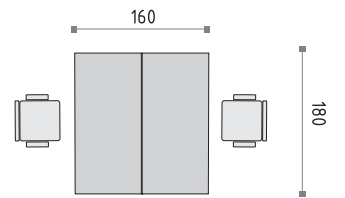

DECORDUO System offers free choice in configuration of furniture arrangement, responding to current necessities. Therefore, adjusting to a development stage in your Company, it becomes with no obstacles possible to widen a range of work-stands, owing to a chance of using extra pieces, containers and double-side upholstered partition walls. Hiding cables of office equipment enables preserving an aesthetic appearance.