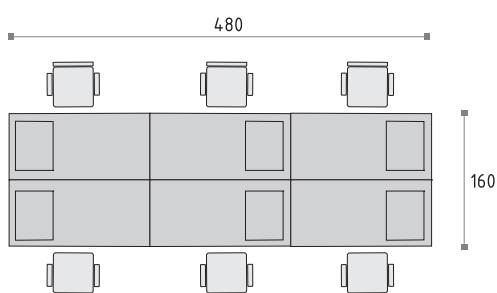

# DUO-T

34>>>35

DECORDUO System offers free choice in configuration of furniture arrangement, responding to current necessities. Therefore, adjusting to a development stage in your Company, it becomes with no obstacles possible to widen a range of work-stands, owing to a chance of using extra pieces, containers and double-side upholstered partition walls. Hiding cables of office equipment enables preserving an aesthetic appearance.