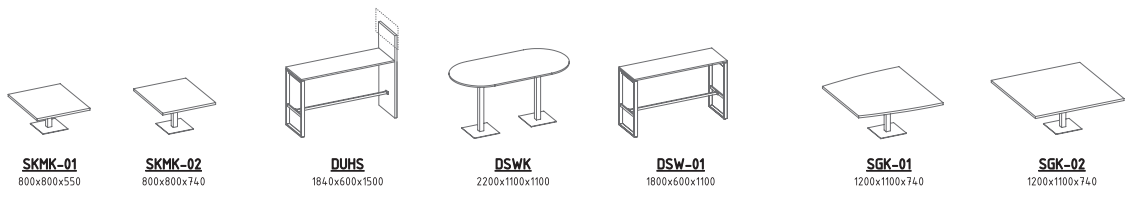

AD-SKP01 2000x1000x74.0   **AD-SKP02** 2200x1000x74.0   **AD-SKE01** 2200x1100x74.0   **AD-SKE02** 2400x1100x74.0
AD-SKB01 2200x1100x74.0   **AD-SKB02** 2400x1100x74.0

TABLES
DUO