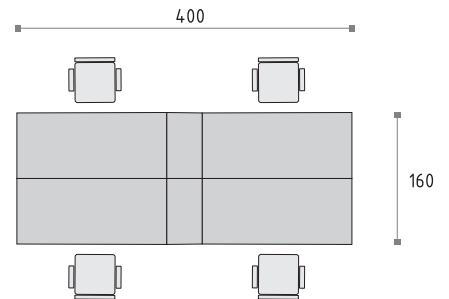

DUO-X

30>>>31