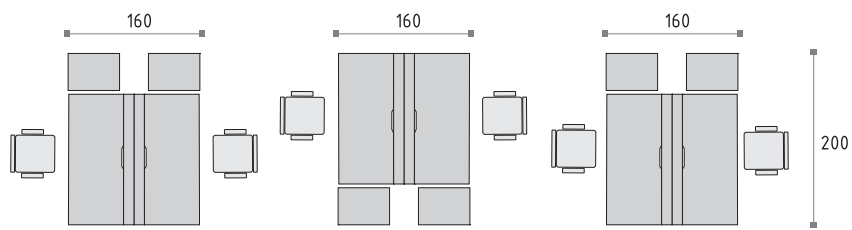

# DUO-T

34>>>35

DECORDUO System offers free choice in configuration of furniture arrangement, responding to current necessities. Therefore, adjusting to a development stage in your Company, it becomes with no obstacles possible to widen a range of work-stands, owing to a chance of using extra pieces, containers and double-side upholstered partition walls. Hiding cables of office equipment enables preserving an aesthetic appearance.